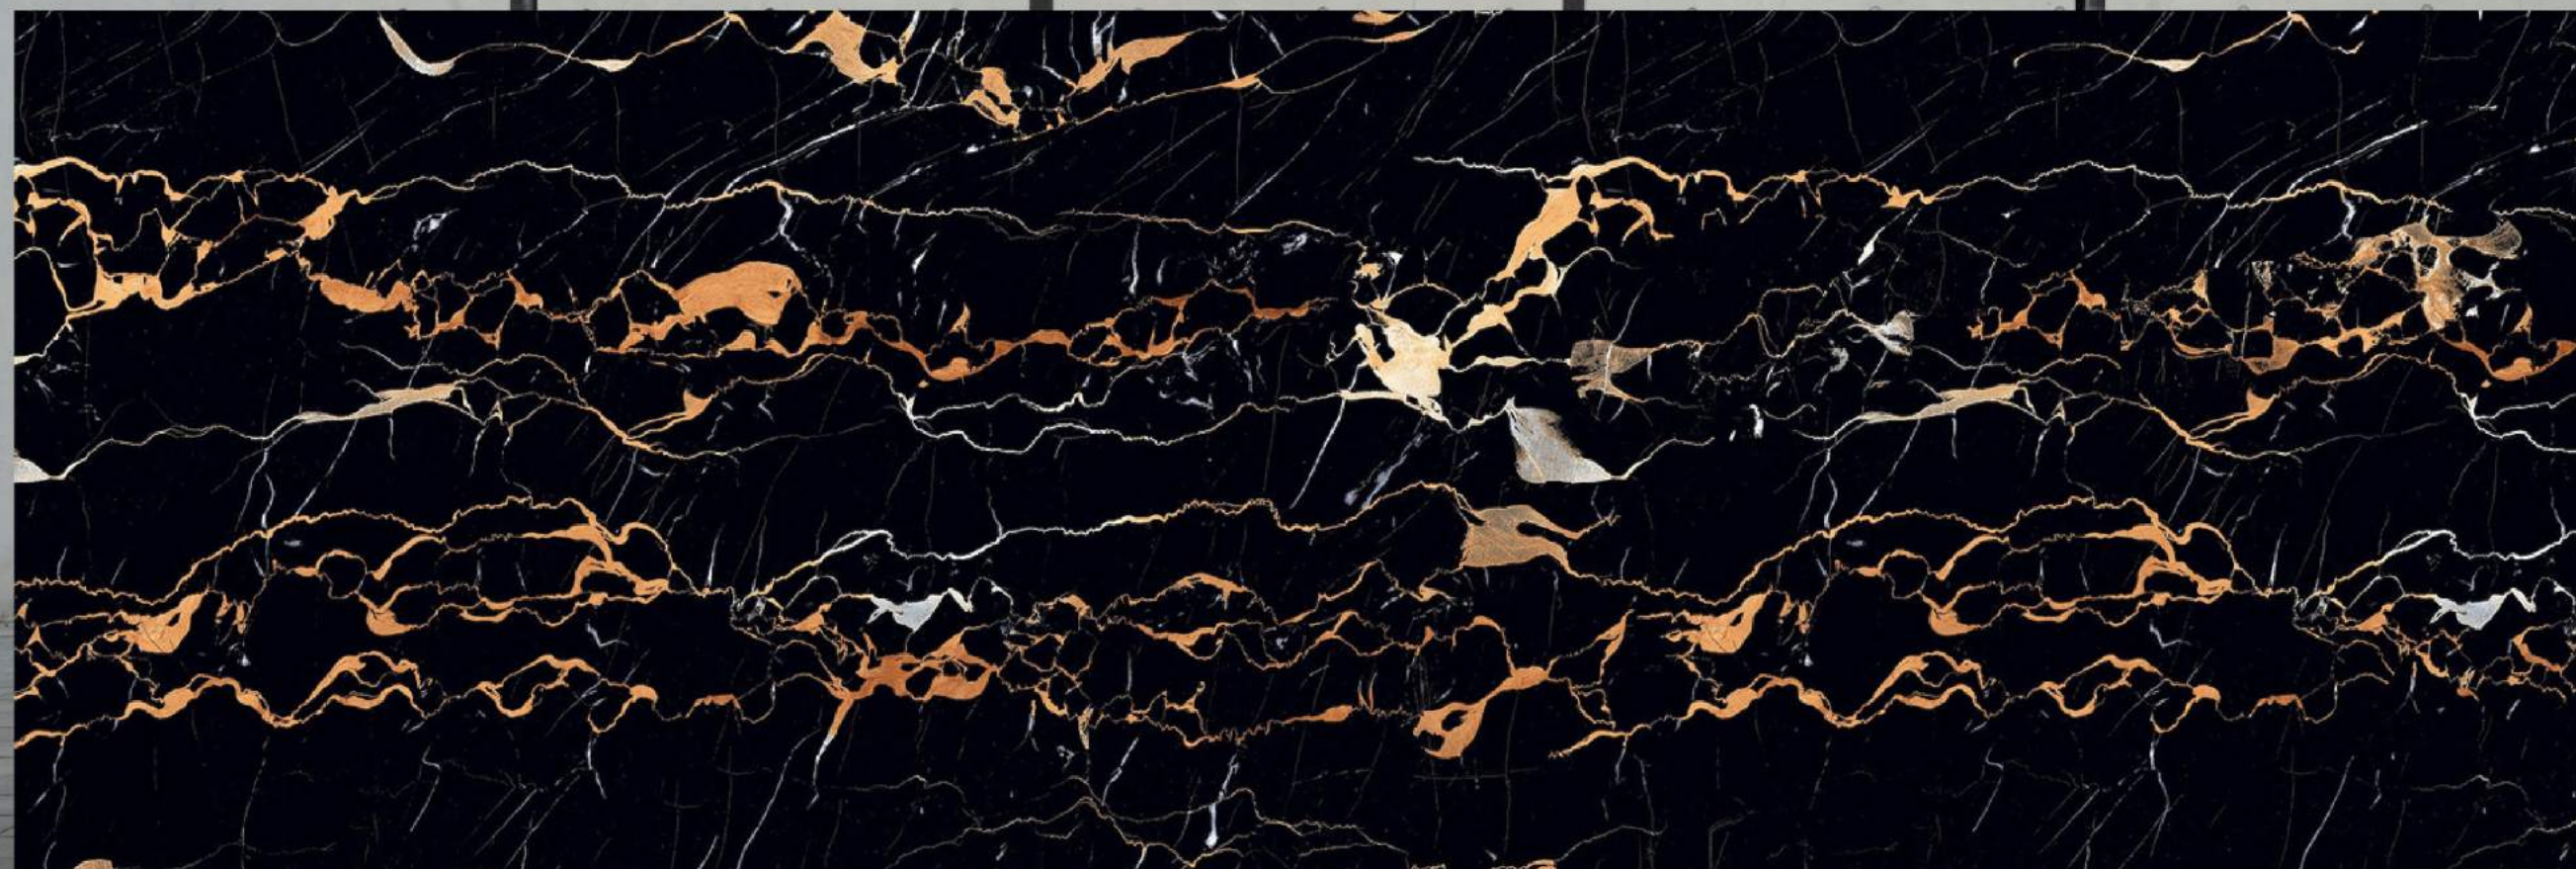

**FOREST GREEN**

BODY  
**black BODY**

FINISH  
**glossy**

SIZE  
**800x2400 MM**

THICKNESS  
**15 MM**

**GOLDEN PORTORO**

BODY  
**black BODY**

FINISH  
**glossy**