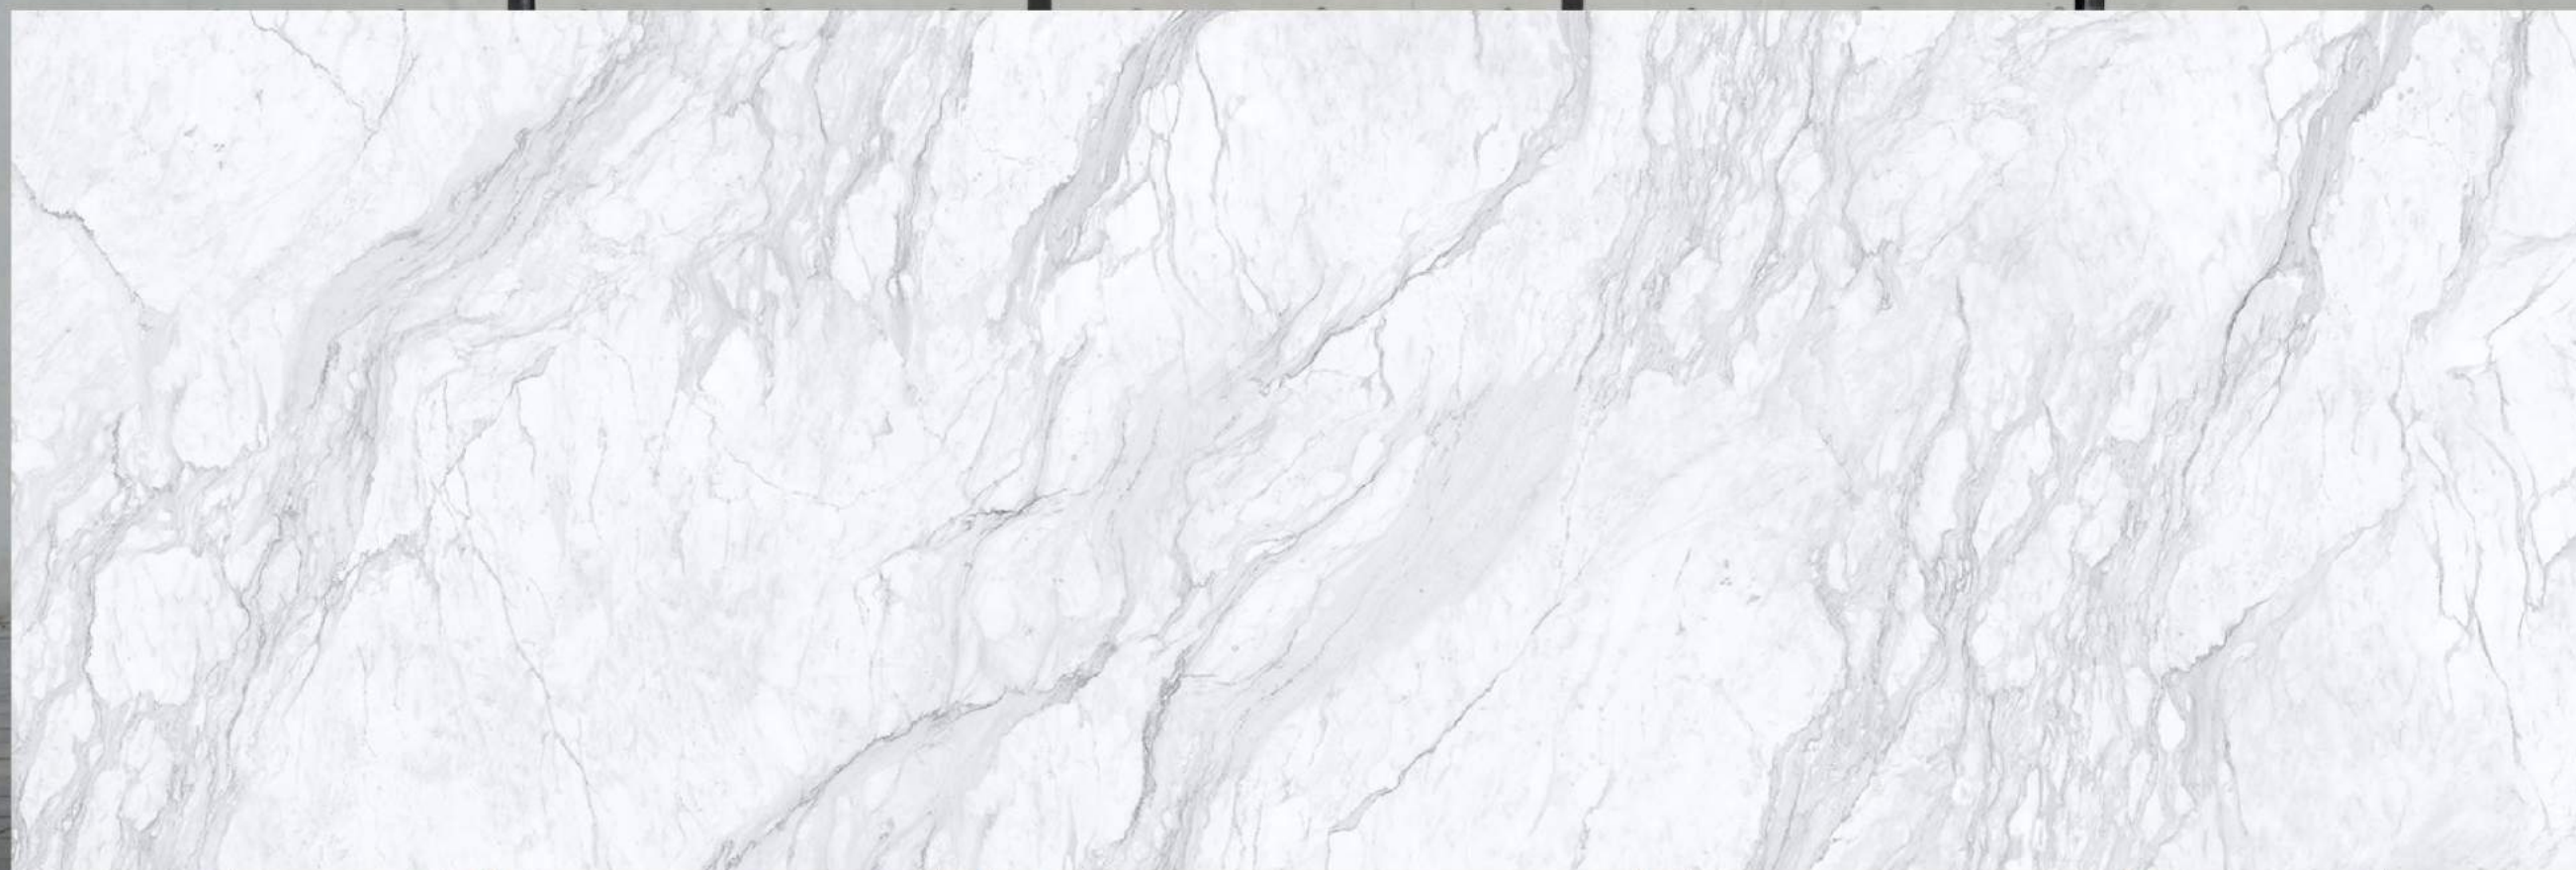

CALCUTTA GOLD

BODY
white BODY

FINISH
glossy

SIZE
800x2400 MM

THICKNESS
15 MM