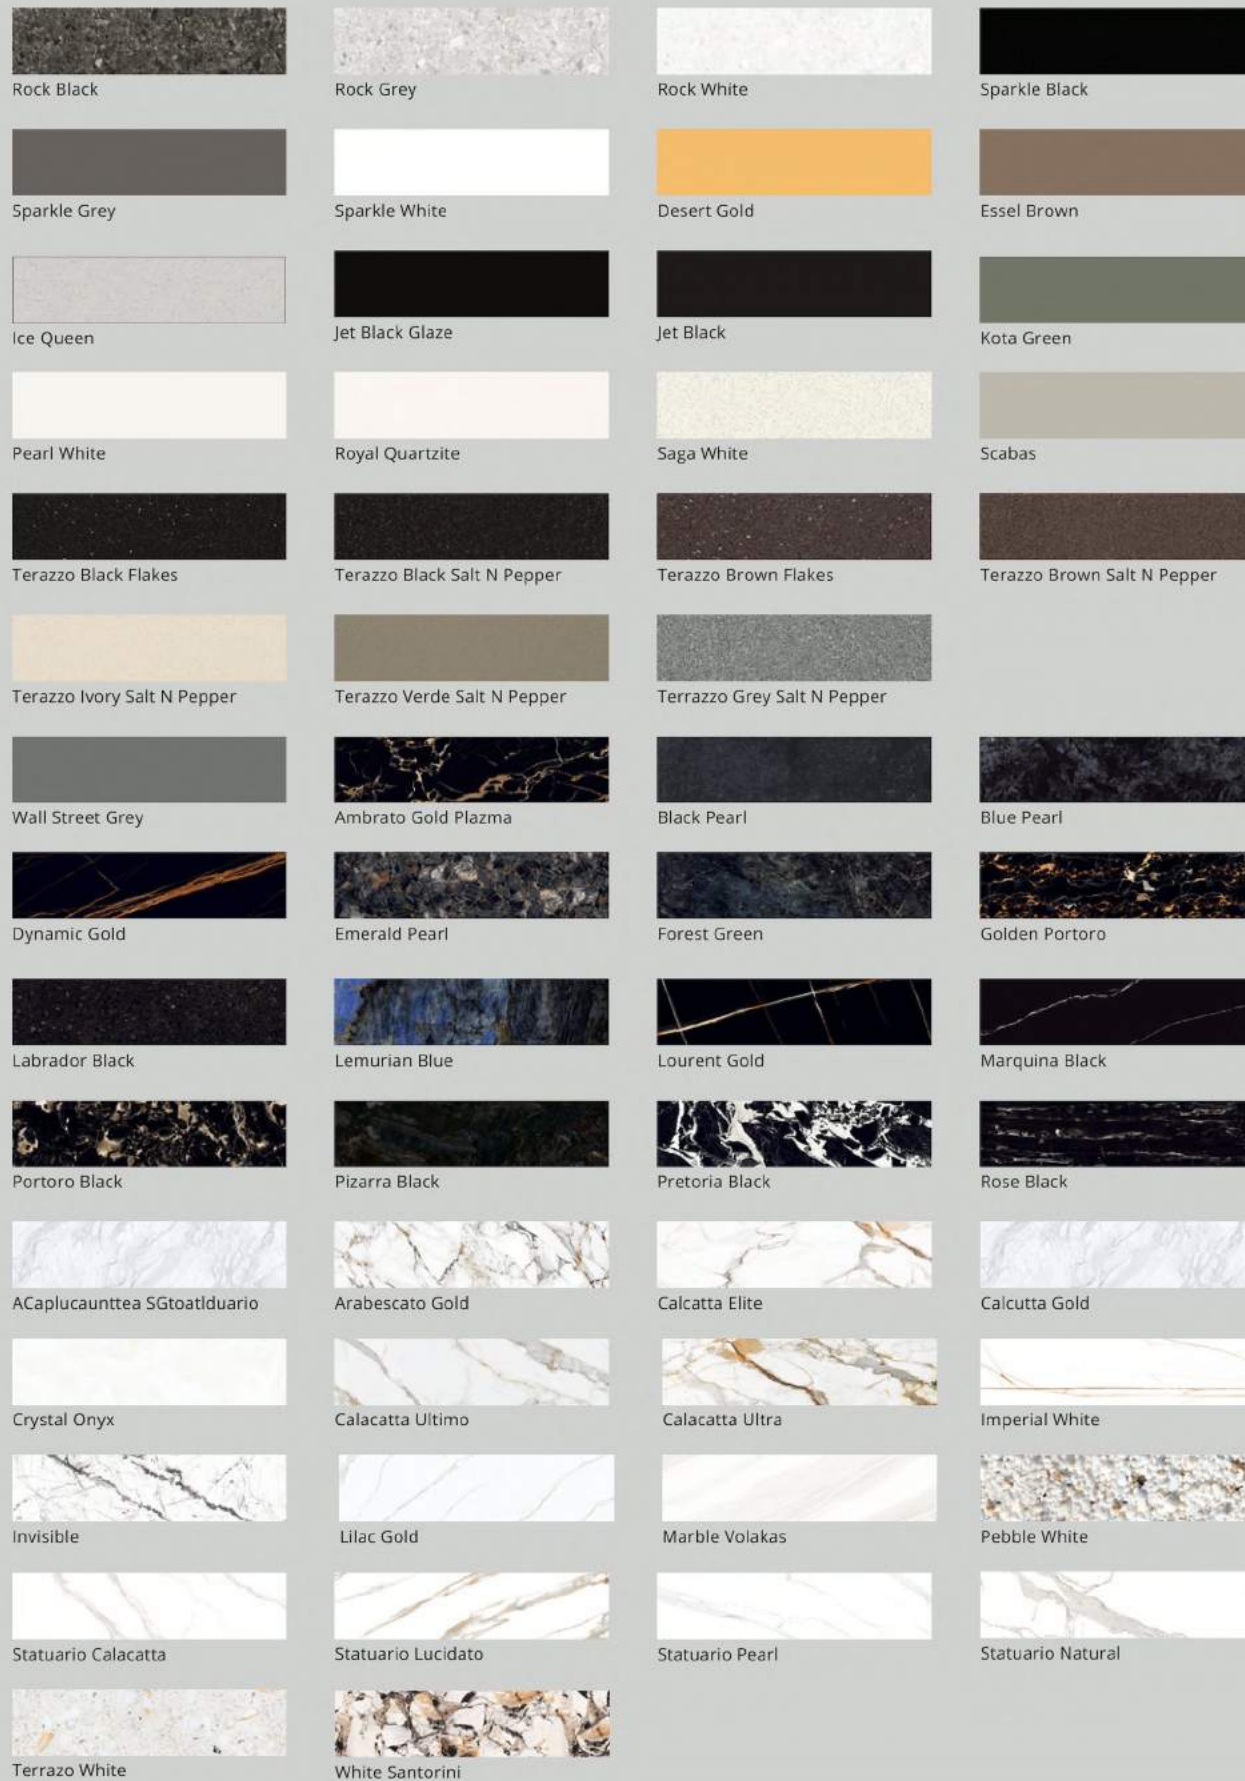

PRODUCT Range