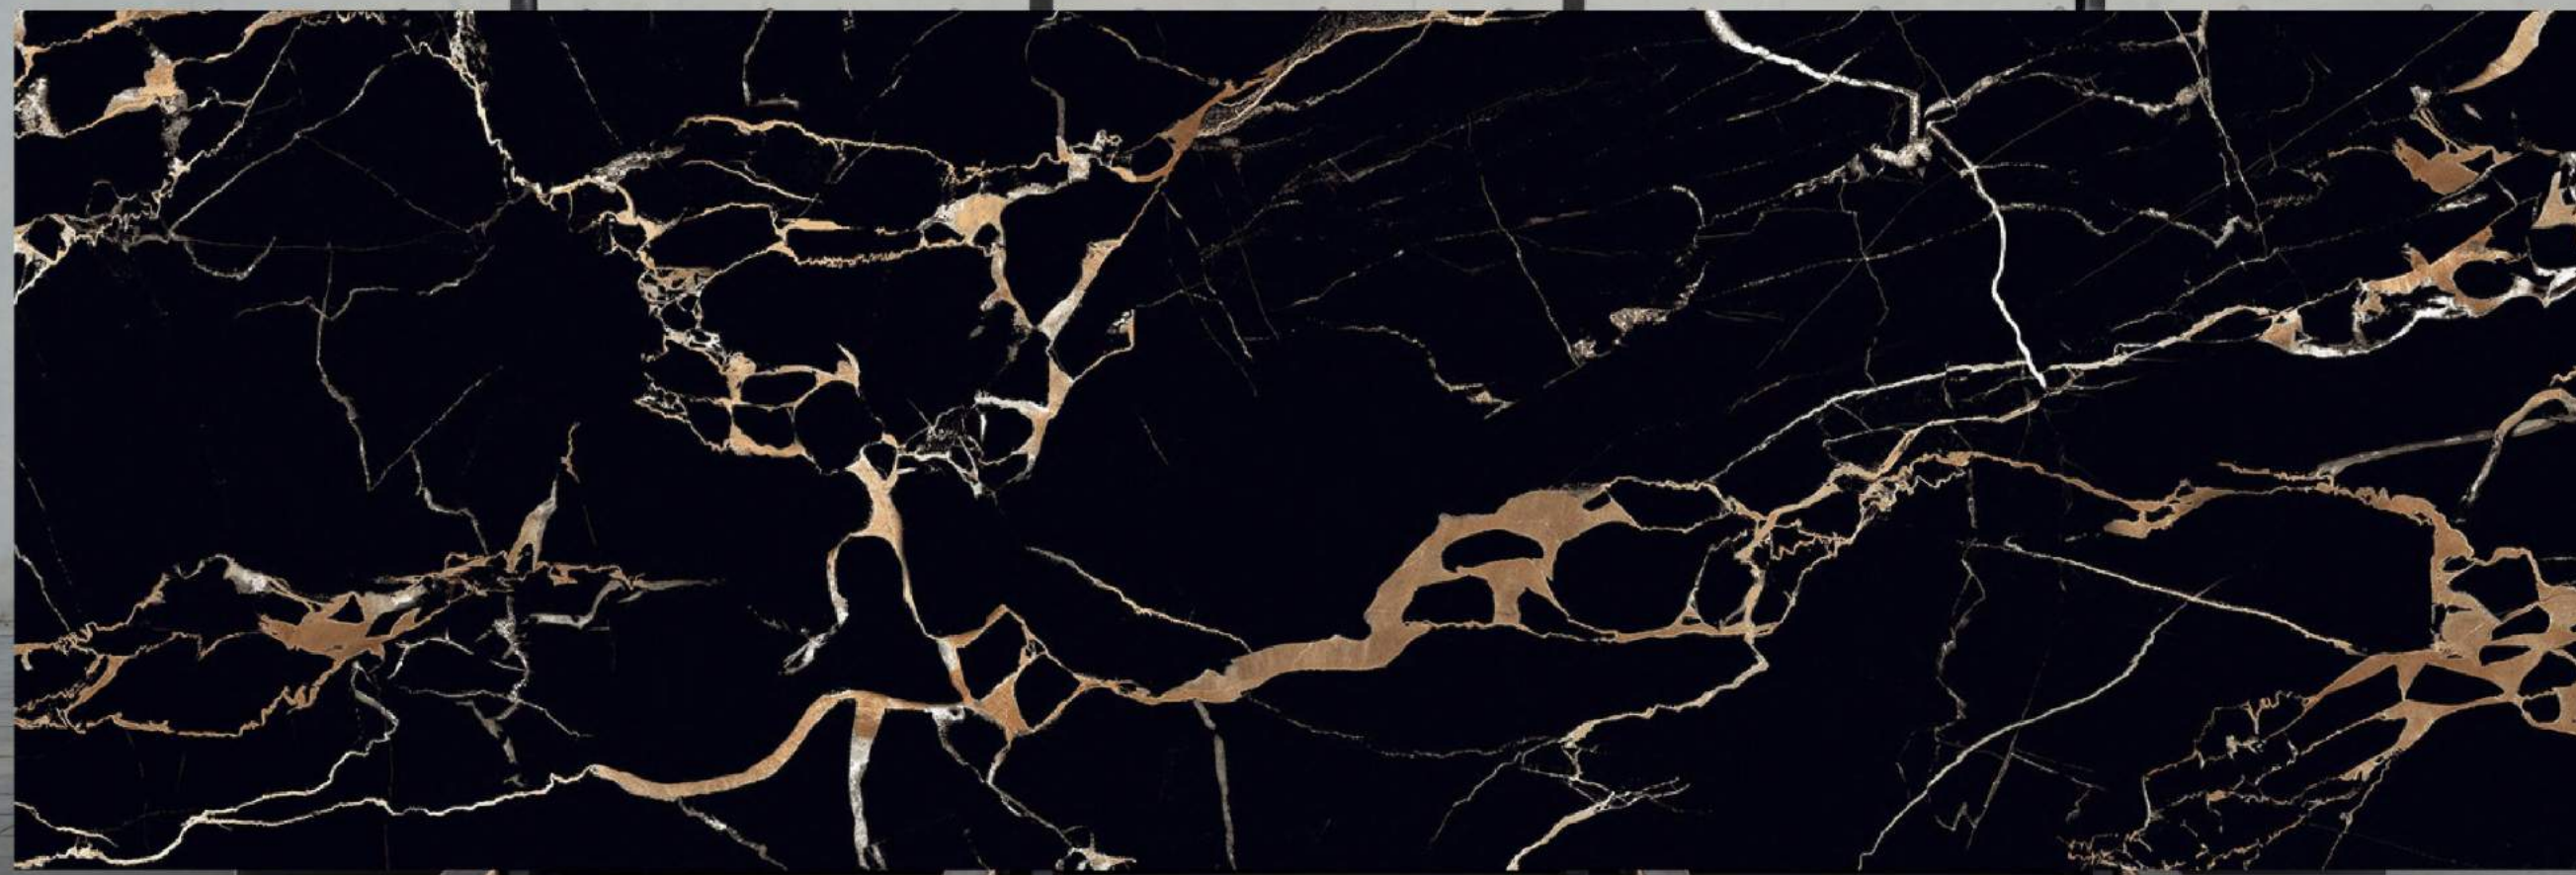

AMBRATO GOLD PLAZMA

BODY
black BODY

FINISH
glossy

SIZE
800x2400 MM

THICKNESS
15 MM