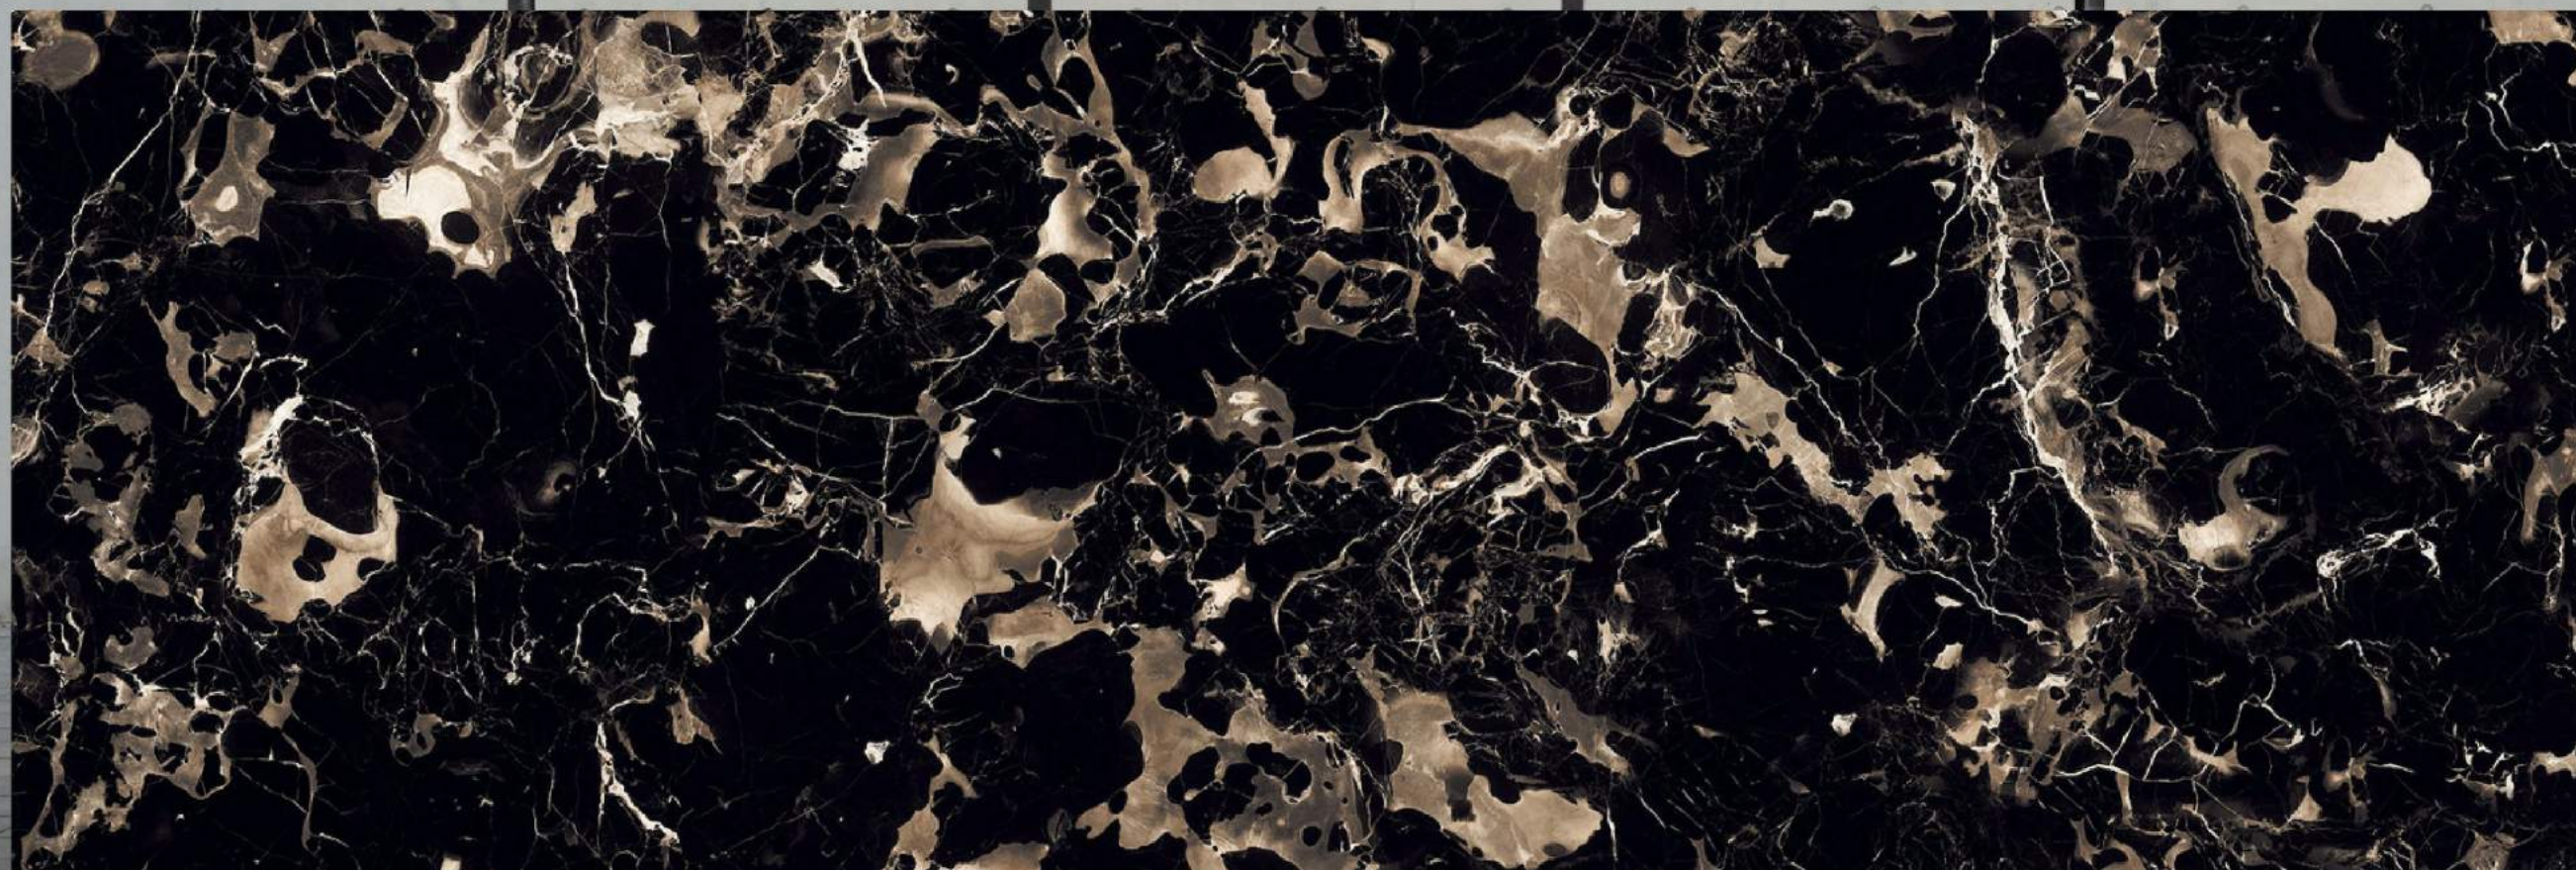

THICKNESS  
**15 MM**

**MARQUINA BLACK**

BODY  
**black BODY**

FINISH  
**glossy**

SIZE  
**800x2400 MM**

THICKNESS  
**15 MM**

**PORTORO BLACK**

BODY  
**black BODY**