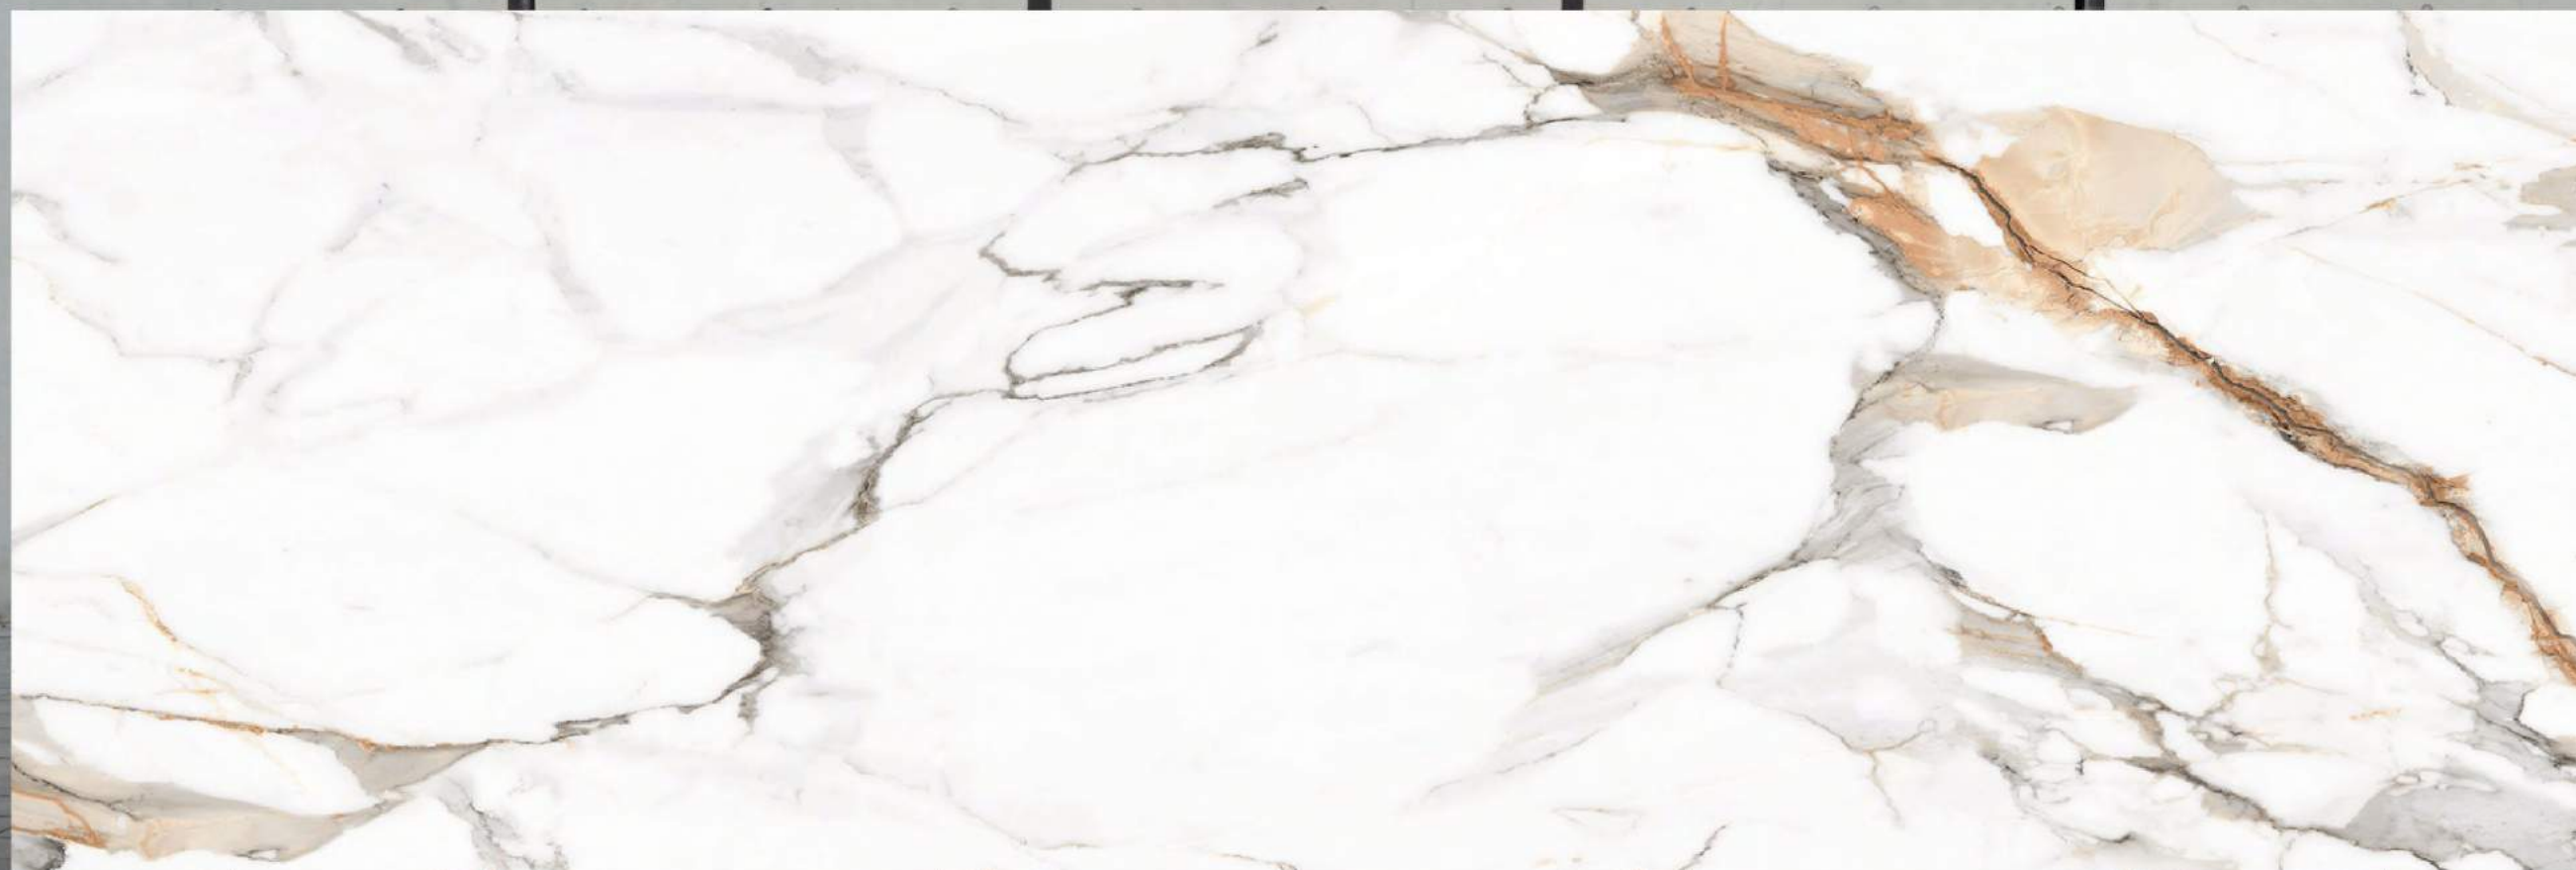

CALCATTÀ ELITE

BODY
white BODY

FINISH
glossy

SIZE
800x2400 MM

THICKNESS
15 MM